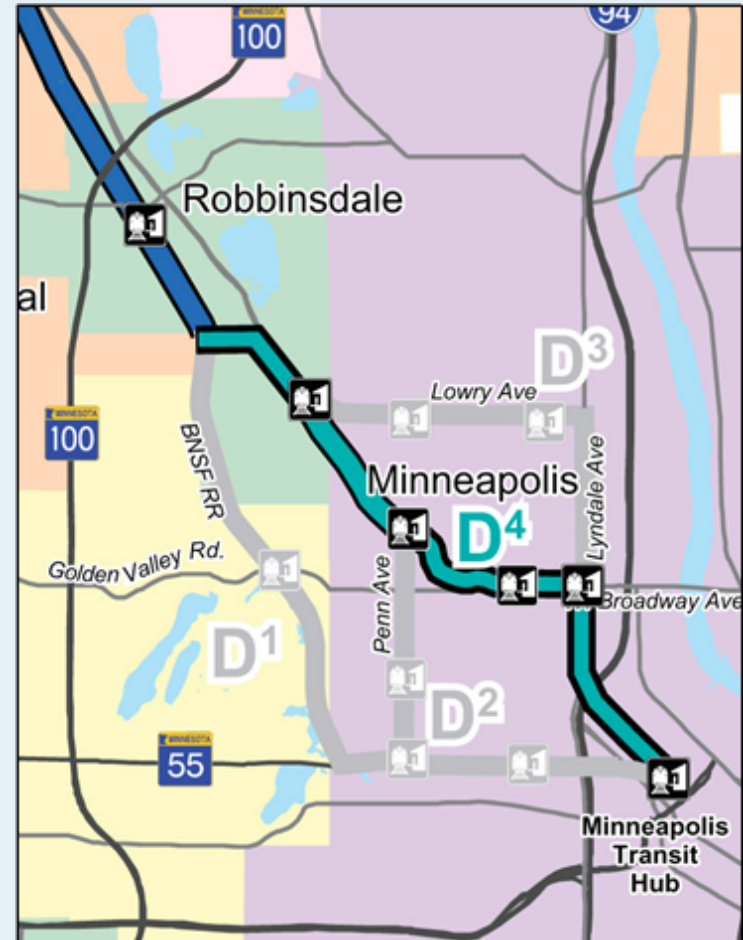

## Segment D4

36<sup>th</sup> Avenue to  
Minneapolis Transit Hub

## Alignment:

West Broadway to  
Lyndale Ave

## Stations:

- North Memorial
- Broadway/Penn
- Broadway/Fremont-Emerson
- Broadway/Lyndale

# Broadway Ave between Penn and Lyndale Avenues

- High traffic volumes
- On street parking valued by adjacent businesses
- Mixed operations proposed for transit.