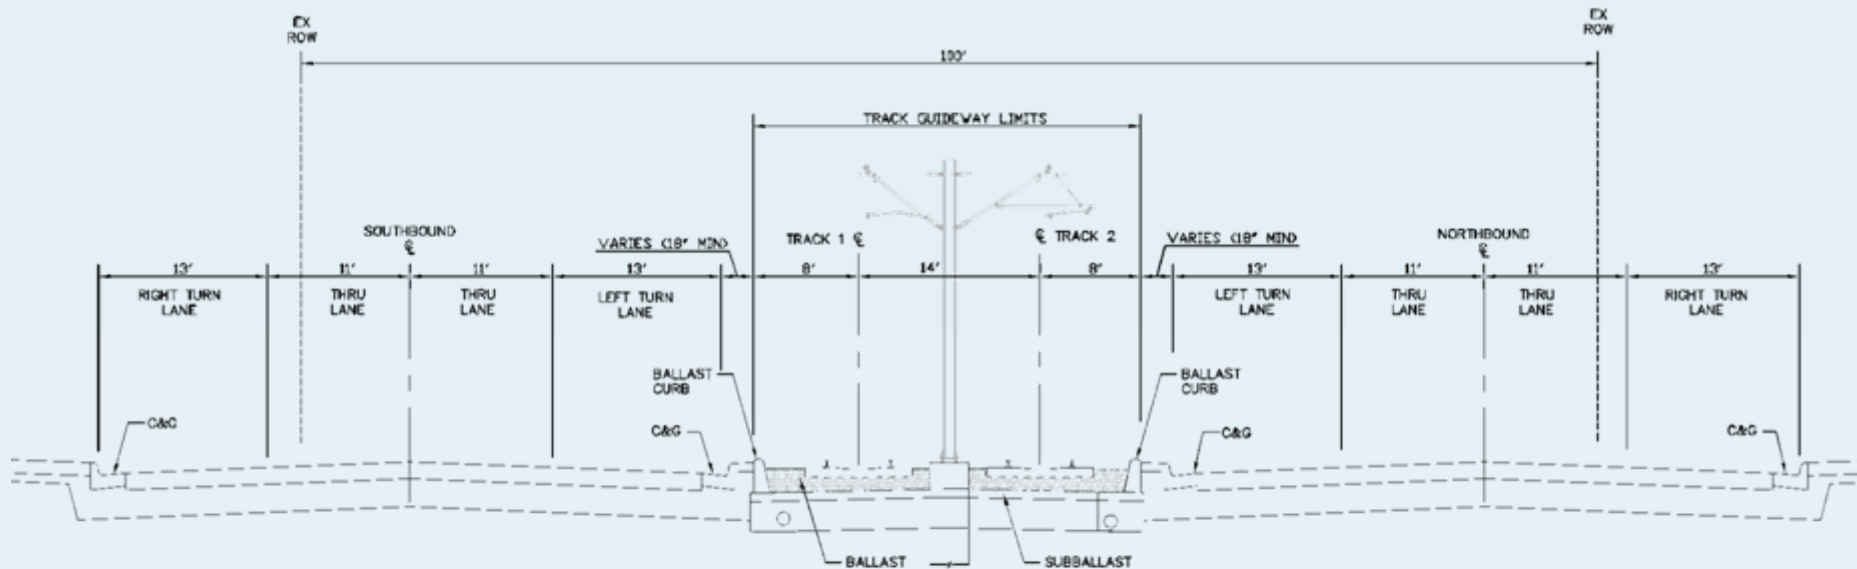

Segment B

Segment B

Target North Campus to
I-694 via West
Broadway/BNSF

Stations:

- 97th Ave
- 93rd Ave (P&R)
- 85th Ave
- Brooklyn Blvd

CSAH 103 (West Broadway Ave): Center Running Transitway

TYPICAL SECTION B-2
SEG. B - STA. 2248+22 TO STA. 2173+27